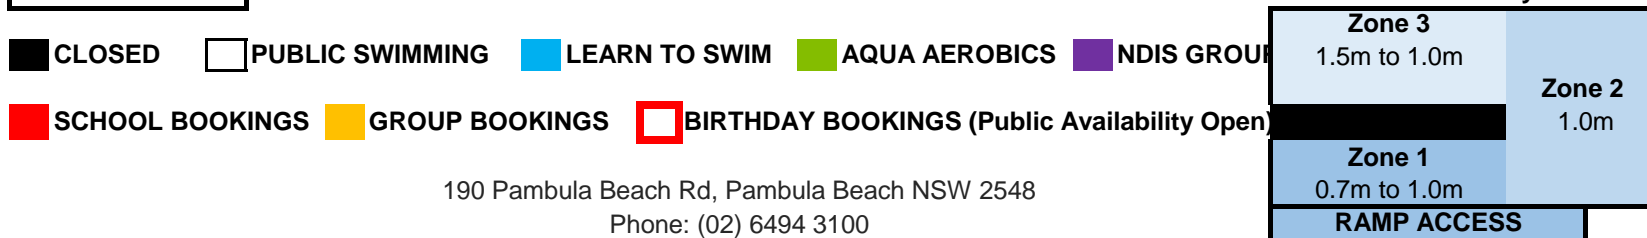

MULTI POOL ZONE AVAILABILITY 29/1/24 - 4/2/24

*Please Note: Bookings Subject to Change

SAPPHIRE AQUATIC CENTRE

Date Day	29-Jan MONDAY			30-Jan TUESDAY			31-Jan WEDNESDAY			1-Feb THURSDAY			2-Feb FRIDAY			3-Feb SATURDAY			4-Feb SUNDAY		
	1	2	3	1	2	3	1	2	3	1	2	3	1	2	3	1	2	3	1	2	3
Zone																					
6.00am - 6.30am																					
6.30am - 7.00am																					
7.00am - 7.30am																					
7.30am - 8.00am																					
8.00am - 8.30am																					
8.30am - 9.00am																					
9.00am - 9.30am																					
9.30am - 10.00am																					
10.00am - 10.30am																					
10.30am - 11.00am																					
11.00am - 11.30am																					
11.30am - 12.00pm																					
12.00pm - 12.30pm																					
12.30pm - 1.00pm																					
1:00pm - 1.30pm																					
1:30pm - 2.00pm																					
2.00pm - 2.30pm																					
2.30pm - 3.00pm																					
3.00pm - 3.30pm																					
3.30pm - 4.00pm																					
4.00pm - 4.30pm																					
4.30pm - 5.00pm																					
5.00pm - 5.30pm																					
5.30pm - 6.00pm																					
6.00pm - 6.30pm																					
6.30pm - 7.00pm																					

7.00pm

Centre Closed

Multi-Pool Layout

190 Pambula Beach Rd, Pambula Beach NSW 2548

Phone: (02) 6494 3100

www.sapphireaquatic.com.au

info@sapphireaquatic.com.au