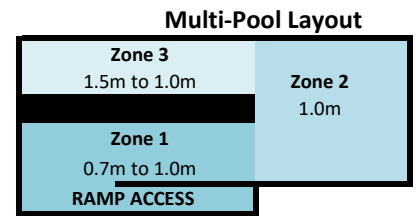

*Please Note: Bookings Subject to Change

MULTI POOL ZONE AVAILABILITY: 1/8/2022 - 7/8/2022

Date Day	1-Aug MONDAY			2-Aug TUESDAY			3-Aug WEDNESDAY			4-Aug THURSDAY			5-Aug FRIDAY			6-Aug SATURDAY			7-Aug SUNDAY			
	1	2	3	1	2	3	1	2	3	1	2	3	1	2	3	1	2	3	1	2	3	
6.00am																						
6.30am																						
7.00am																						
7.30am																						
8.00am																						
8.30am																						
9.00am																						
9.30am																						
10.00am																						
10.30am																						
11.00am																						
11.30am																						
12.00pm																						
12.30pm																						
1.00pm																						
1.30pm																						
2.00pm																						
2.30pm																						
3.00pm																						
3.30pm																						
4.00pm																						
4.30pm																						
5.00pm																						
5.30pm																						
6.00pm																						
6.30pm																						
7.00pm	Centre Closed																					

- CLOSED
- PUBLIC SWIMMING
- LEARN TO SWIM
- AQUA AEROBICS
- NDIS GROUP
- SCHOOL BOOKINGS
- GROUP BOOKINGS
- BIRTHDAY BOOKINGS (Public Availability Open)

Sapphire Aquatic Centre
190 Pambula Beach Rd, Pambula Beach NSW 2548
Phone: (02) 6494 3100
Web: www.sapphireaquatic.com.au
Email: info@sapphireaquatic.com.au