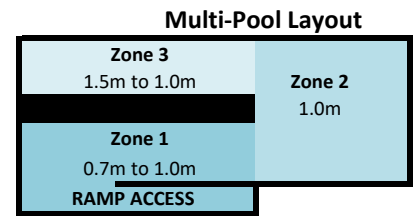

*Please Note: Bookings Subject to Change

MULTI POOL ZONE AVAILABILITY: 8/8/2022 - 14/8/2022

Date Day	8-Aug MONDAY			9-Aug TUESDAY			10-Aug WEDNESDAY			11-Aug THURSDAY			12-Aug FRIDAY			13-Aug SATURDAY			14-Aug SUNDAY			
	1	2	3	1	2	3	1	2	3	1	2	3	1	2	3	1	2	3	1	2	3	
6.00am																						
6.30am																						
7.00am																						
7.30am																						
8.00am																						
8.30am																						
9.00am																						
9.30am																						
10.00am																						
10.30am																						
11.00am																						
11.30am																						
12.00pm																						
12.30pm																						
1.00pm																						
1.30pm																						
2.00pm																						
2.30pm																						
3.00pm																						
3.30pm																						
4.00pm																						
4.30pm																						
5.00pm																						
5.30pm																						
6.00pm																						
6.30pm																						
7.00pm	Centre Closed																					

- CLOSED
- PUBLIC SWIMMING
- LEARN TO SWIM
- AQUA AEROBICS
- NDIS GROUP
- SCHOOL BOOKINGS
- GROUP BOOKINGS
- BIRTHDAY BOOKINGS (Public Availability Open)

Sapphire Aquatic Centre
190 Pambula Beach Rd, Pambula Beach NSW 2548
Phone: (02) 6494 3100
Web: www.sapphireaquatic.com.au
Email: info@sapphireaquatic.com.au