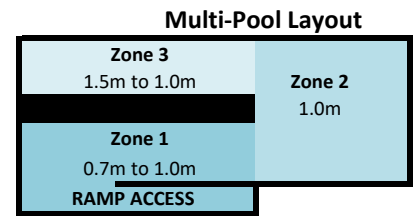

*Please note: Bookings may be subject to change due to operational or program requirements

MULTI POOL ZONE AVAILABILITY: 4/10/2021 - 10/10/2021

Date Day	4-Oct MONDAY			5-Oct TUESDAY			6-Oct WEDNESDAY			7-Oct THURSDAY			8-Oct FRIDAY			9-Oct SATURDAY			10-Oct SUNDAY		
	1	2	3	1	2	3	1	2	3	1	2	3	1	2	3	1	2	3	1	2	3
6.00am	CLOSED														CLOSED						
6.30am	CLOSED														CLOSED						
7.00am	CLOSED														CLOSED						
7.30am	CLOSED														CLOSED						
8.00am	CLOSED														CLOSED						
8.30am	CLOSED																				
9.00am	CLOSED					AQUA AEROBICS					AQUA AEROBICS										
9.30am	CLOSED					AQUA AEROBICS					AQUA AEROBICS										
10.00am																					
10.30am																					
11.00am																					
11.30am																					
12.00pm																					
12.30pm																					
1.00pm																					
1.30pm																					
2.00pm																					
2.30pm																					
3.00pm																					
3.30pm																					
4.00pm																					
4.30pm																					
5.00pm	CLOSED														CLOSED						
5.30pm	CLOSED														CLOSED						
6.00pm	CLOSED														CLOSED						
6.30pm	CLOSED														CLOSED						
7.00pm	Centre Closed														CLOSED						

- CLOSED
- PUBLIC SWIMMING
- LEARN TO SWIM
- AQUA AEROBICS
- NDIS GROUP
- SCHOOL BOOKINGS
- GROUP BOOKINGS
- BIRTHDAY BOOKINGS (Public Availability Open)

Sapphire Aquatic Centre
190 Pambula Beach Rd, Pambula Beach NSW 2548
Phone: (02) 6494 3100
Web: www.sapphireaquatic.com.au
Email: info@sapphireaquatic.com.au