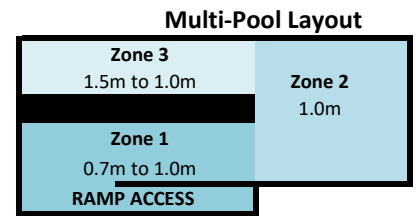

*Please note: Bookings may be subject to change due to operational or program requirements

MULTI POOL ZONE AVAILABILITY: 12/7/2021 - 18/7/2021

Date Day	12-Jul MONDAY			13-Jul TUESDAY			14-Jul WEDNESDAY			15-Jul THURSDAY			16-Jul FRIDAY			17-Jul SATURDAY			18-Jul SUNDAY			
	1	2	3	1	2	3	1	2	3	1	2	3	1	2	3	1	2	3	1	2	3	
6.00am																						
6.30am																						
7.00am																						
7.30am																						
8.00am																						
8.30am																						
9.00am																						
9.30am																						
10.00am																						
10.30am																						
11.00am																						
11.30am																						
12.00pm																						
12.30pm																						
1.00pm																						
1.30pm																						
2.00pm																						
2.30pm																						
3.00pm																						
3.30pm																						
4.00pm																						
4.30pm																						
5.00pm																						
5.30pm																						
6.00pm																						
6.30pm																						
7.00pm	Centre Closed																					

- CLOSED
- PUBLIC SWIMMING
- LEARN TO SWIM
- AQUA AEROBICS
- NDIS GROUP
- SCHOOL BOOKINGS
- GROUP BOOKINGS
- BIRTHDAY BOOKINGS (Public Availability Open)

Sapphire Aquatic Centre
190 Pambula Beach Rd, Pambula Beach NSW 2548
Phone: (02) 6494 3100
Web: www.sapphireaquatic.com.au
Email: info@sapphireaquatic.com.au